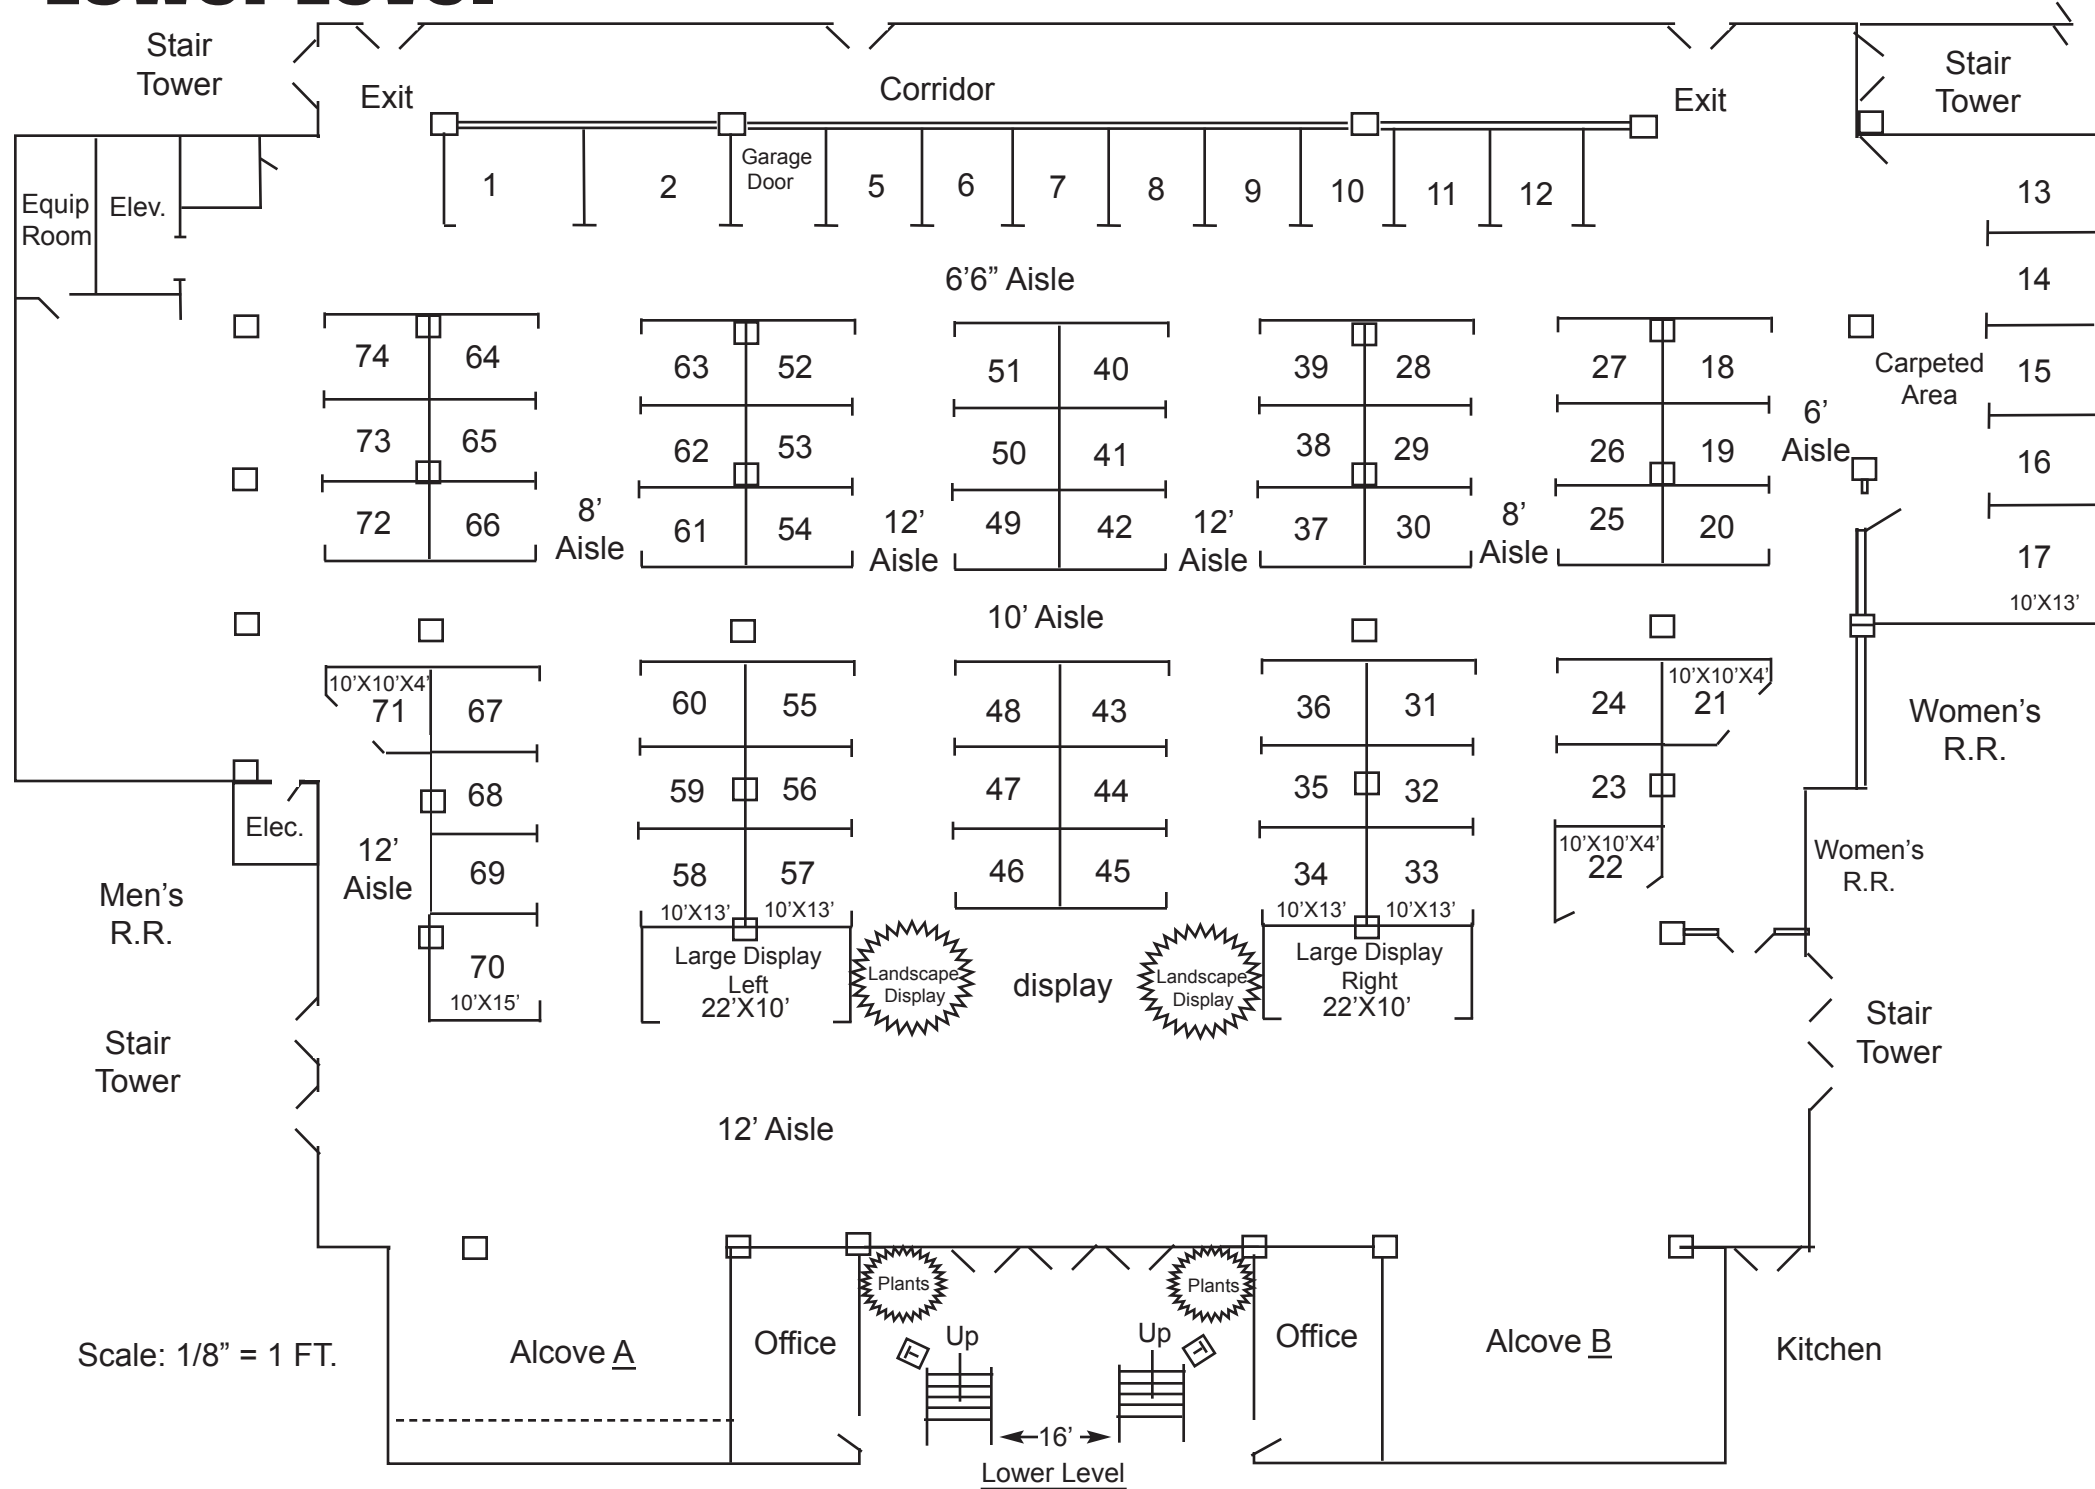

# Lower Level

Scale: 1/8" = 1 FT.

Lower Level